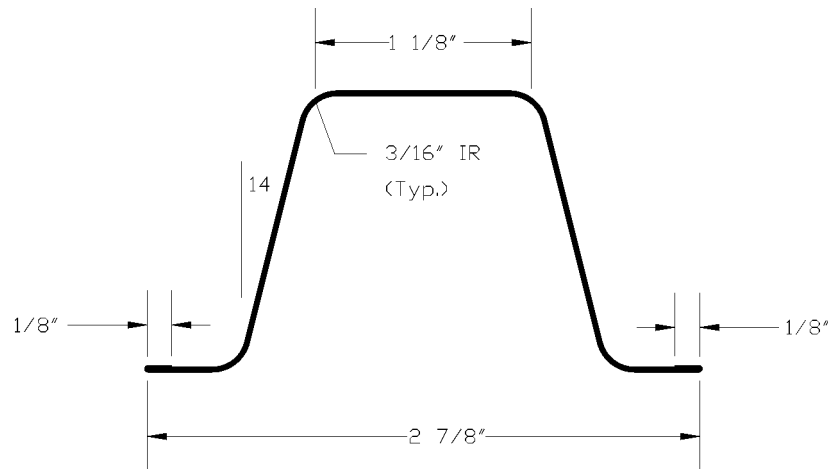

Metal Nail-On Keyway

*Plastic
Nail-On
is
Also
Available*

- ◆ Made of high quality, hot dipped mill galvanized steel
- ◆ A 1:4 slope that meets both ACI & PCI recommendations
- ◆ Folded over to eliminate sharp edges
- ◆ All knockouts are on 6" center and are $\frac{9}{16}''$ or $\frac{7}{8}''$
- ◆ BoMetals quality that you've come to recognize
- ◆ 5,000' / skid, 25 bundles of 200 feet, 790#